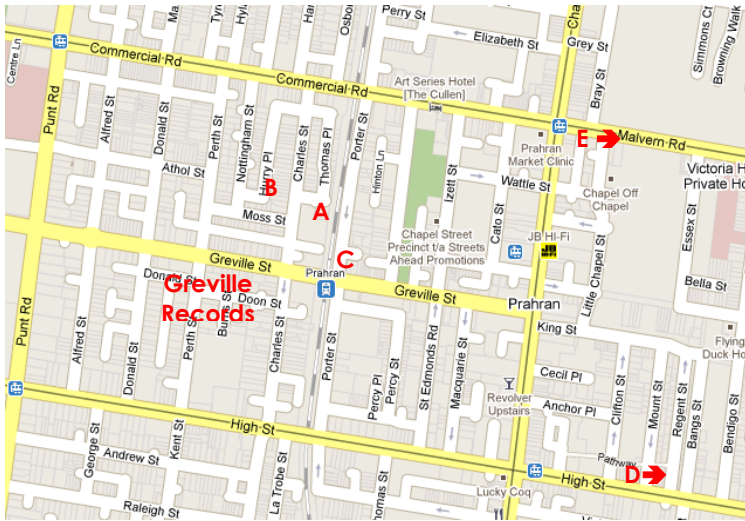

HELPFUL INFORMATION FOR GREVILLE RECORDS STORE SALES

Everything you need to know is at mmf.com.au

Address

The address of Greville Records is [152 Greville Street Prahran](#). Melways reference 58 C5.

Hours

Nearby

Food

An array of cafes on Chapel Street are open until 1am.

A Coles Prahran, 303 Chapel St. Open 6am – midnight.

B Safeway Prahran. Cnr Wattle & Cato Streets. Open 6am – midnight.

C. 711 Prahran, 255 Chapel Street. Open 24 hours.